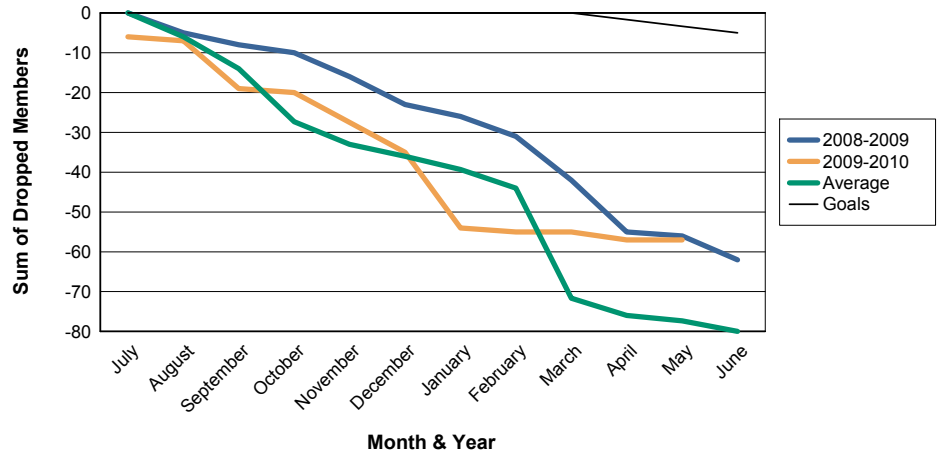

For District 123

Sum of Charter Members/ Month & Year

For District 123

3 Year Comparisons for GMT Constitutional Area 4

By GMT District

As of May 2010

Sum of New Members/ Month & Year

For District 123

Sum of Dropped Members/ Month & Year

For District 123

Sum of Net Members/ Month & Year

For District 123