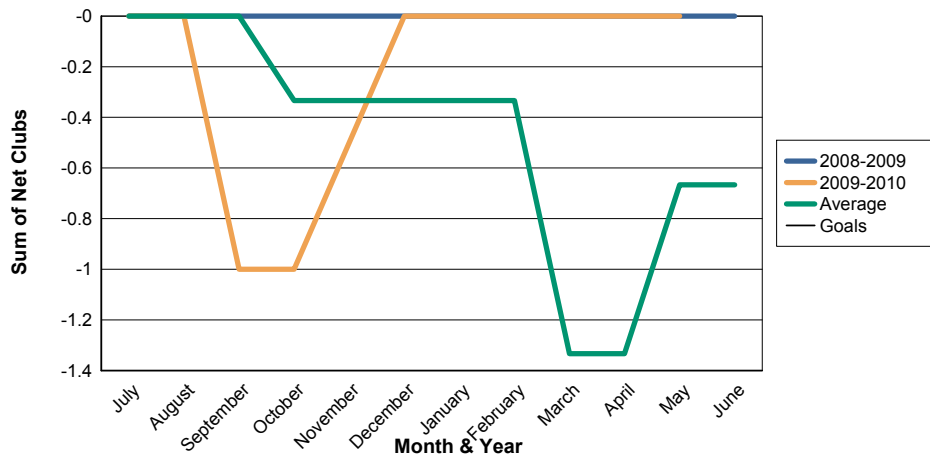

Sum of Net Clubs/ Month & Year

For District 123