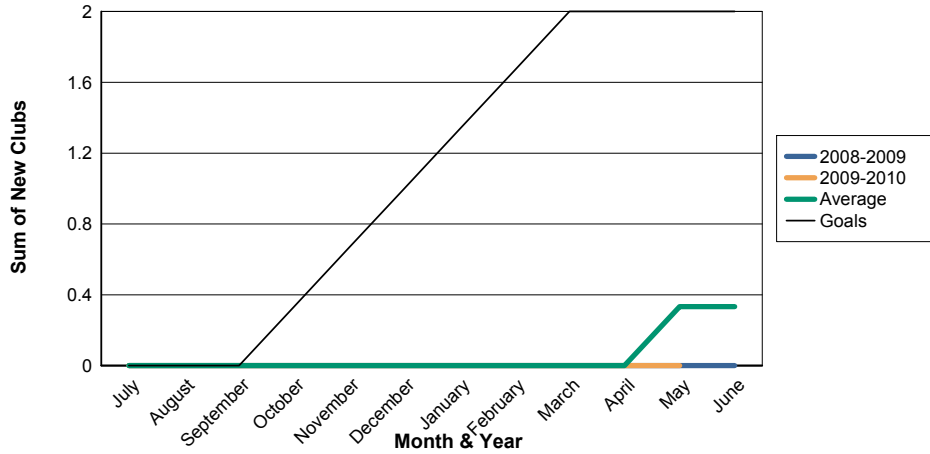

3 Year Comparisons for GMT Constitutional Area 4

By GMT District

As of May 2010

Sum of New Clubs/ Month & Year

For District 123

Sum of Dropped Clubs/ Month & Year

For District 123

Sum of Net Clubs/ Month & Year