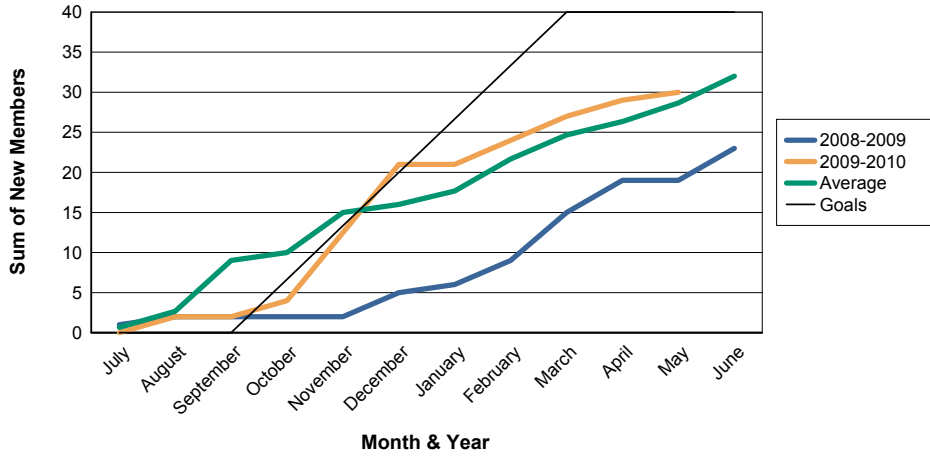

For District 123

Sum of Charter Members/ Month & Year

For District 123

3 Year Comparisons for GMT Constitutional Area 4

By GMT District

As of May 2010

Sum of New Members/ Month & Year

For District 123

Sum of Dropped Members/ Month & Year

For District 123

Sum of Net Members/ Month & Year

For District 123