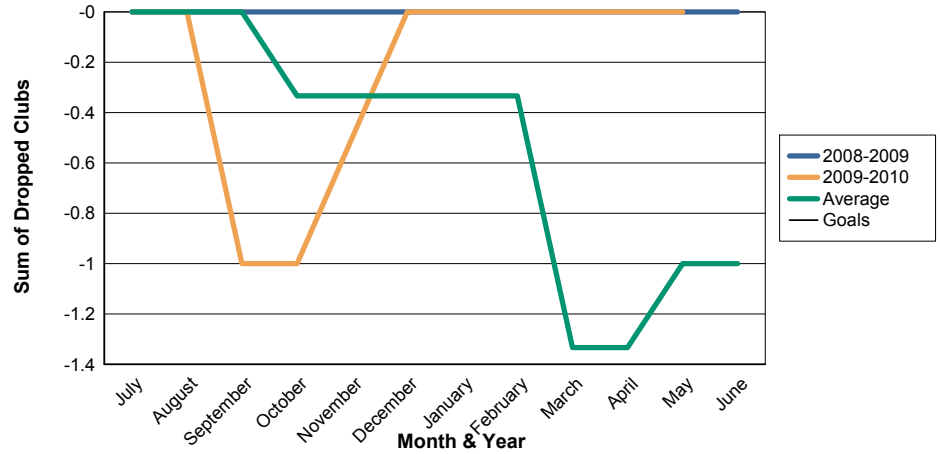

3 Year Comparisons for GMT Constitutional Area 4

By GMT District

As of May 2010

Sum of New Clubs/ Month & Year

For District 123

Sum of Dropped Clubs/ Month & Year

For District 123

Sum of Net Clubs/ Month & Year