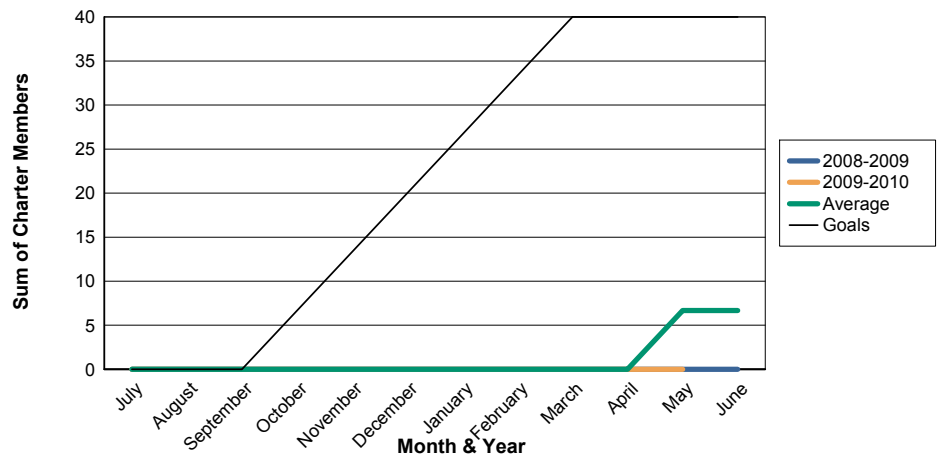

Sum of Charter Members/ Month & Year

For District 123